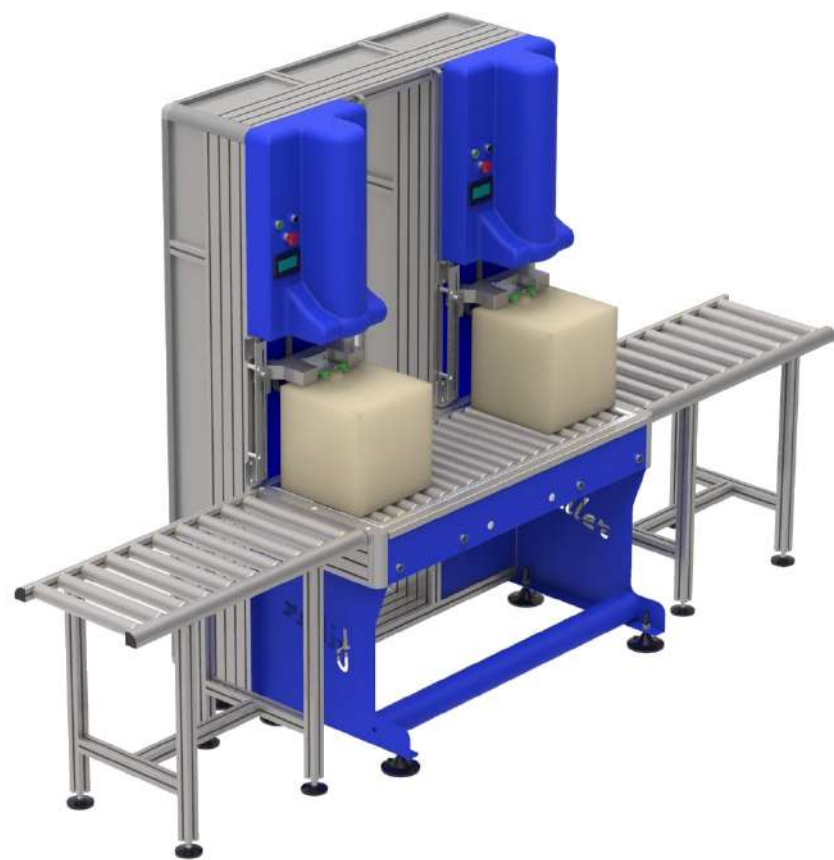

**SIMPLICITA<sup>®</sup> filler is ergonomic and very easy to use.**

In its basic version, the only actions required of the operator are:

- Hooking of the container neck on the support fork
- Starting the filling cycle by dual control
- Removal and capping of the full container at the end of the cycle

## THE EASY-TO-USE LIQUID MODULAR DISPENSER

SIMPLICITA<sup>®</sup> Filler is a semi-automatic device for dosing and filling liquids.

An aluminum frame with anti-corrosion treatment and ABS covers allows it to be used for food, pharmaceutical, chemical liquids, etc. thus making it very versatile.

It is customizable **from one to three dosing heads** to adapt to the increase in productivity.

**Fills Politainer™ and traditional containers for liquids.**

### SIMPLICITA<sup>®</sup> Filler main features:

- Container presence control without which there is no delivery of the liquid
- Automatic / manual operation
- Automatic / manual dosages
- Programmable automatic washing cycle
- Emergency stop button
- Collection tank for product spills positioned under the sliding rollers
- Pump not included; pump can be supplied at an additional cost